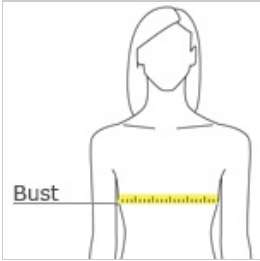

With a subtle heather texture and moisture-wicking technology, this henley will help you achieve all your performance endeavors.

- 4.4-ounce, 100% polyester
- Tag-free label
- 6-button placket
- Scalloped hem

**

CARE INSTRUCTIONS

Machine wash cold with like colors. Do not use fabric softener. Do not bleach. Tumble dry low. Remove promptly. Cool iron if needed. Do not dry clean.

front

back

HOW TO MEASURE

BUST

Measure under the arm and around the fullest part of the bust with arms down, keeping tape horizontal.

SIZE CHART

	XS	S	M	L	XL	XXL	3XL	4XL
Size	2	4/6	8/10	12/14	16/18	20/22	24/26	28/30
Bust	32-34	35-36	37-38	39-41	42-44	45-47	48-51	52-55

COLOR INFORMATION

Black Heather
PMS NTR BLACK
C

Dark Royal
Heather
PMS 2767C